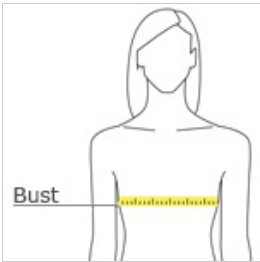

**

CARE INSTRUCTIONS

Machine wash warm, inside out, with like colors.
Only non-chlorine bleach. Tumble dry low.
Medium iron. Do not iron decoration. Do not dry clean.

front

back

HOW TO MEASURE

BUST

With arms down at sides, measure around the upper body, under arms and around the fullest part of the bust.

SIZE CHART

	XS	S	M	L	XL
Size	2-4	6-8	8-10	10-12	14-18
Chest	30-32	32-33 1/2	33 1/2- 35 1/2	35 1/2- 37 1/2	37 1/2- 39 1/2

COLOR INFORMATION

Athletic Heather Berry		Black	Black Heather	Black Marble	Blue Marble	Charcoal Black Slub	Coral	Dark Grey	Dark Grey Heather	Denim Slub
Forest Marble	Heather Deep Teal	Heather Navy	Kelly	Maroon	Mauve Marble	Midnight	Military Green	Mint	Neon Pink	Peach
Peach Slub	Red	Soft Pink	Solid Black SlubStorm	Sunset	Teal	True Royal	True Royal Marble	White	White Marble	